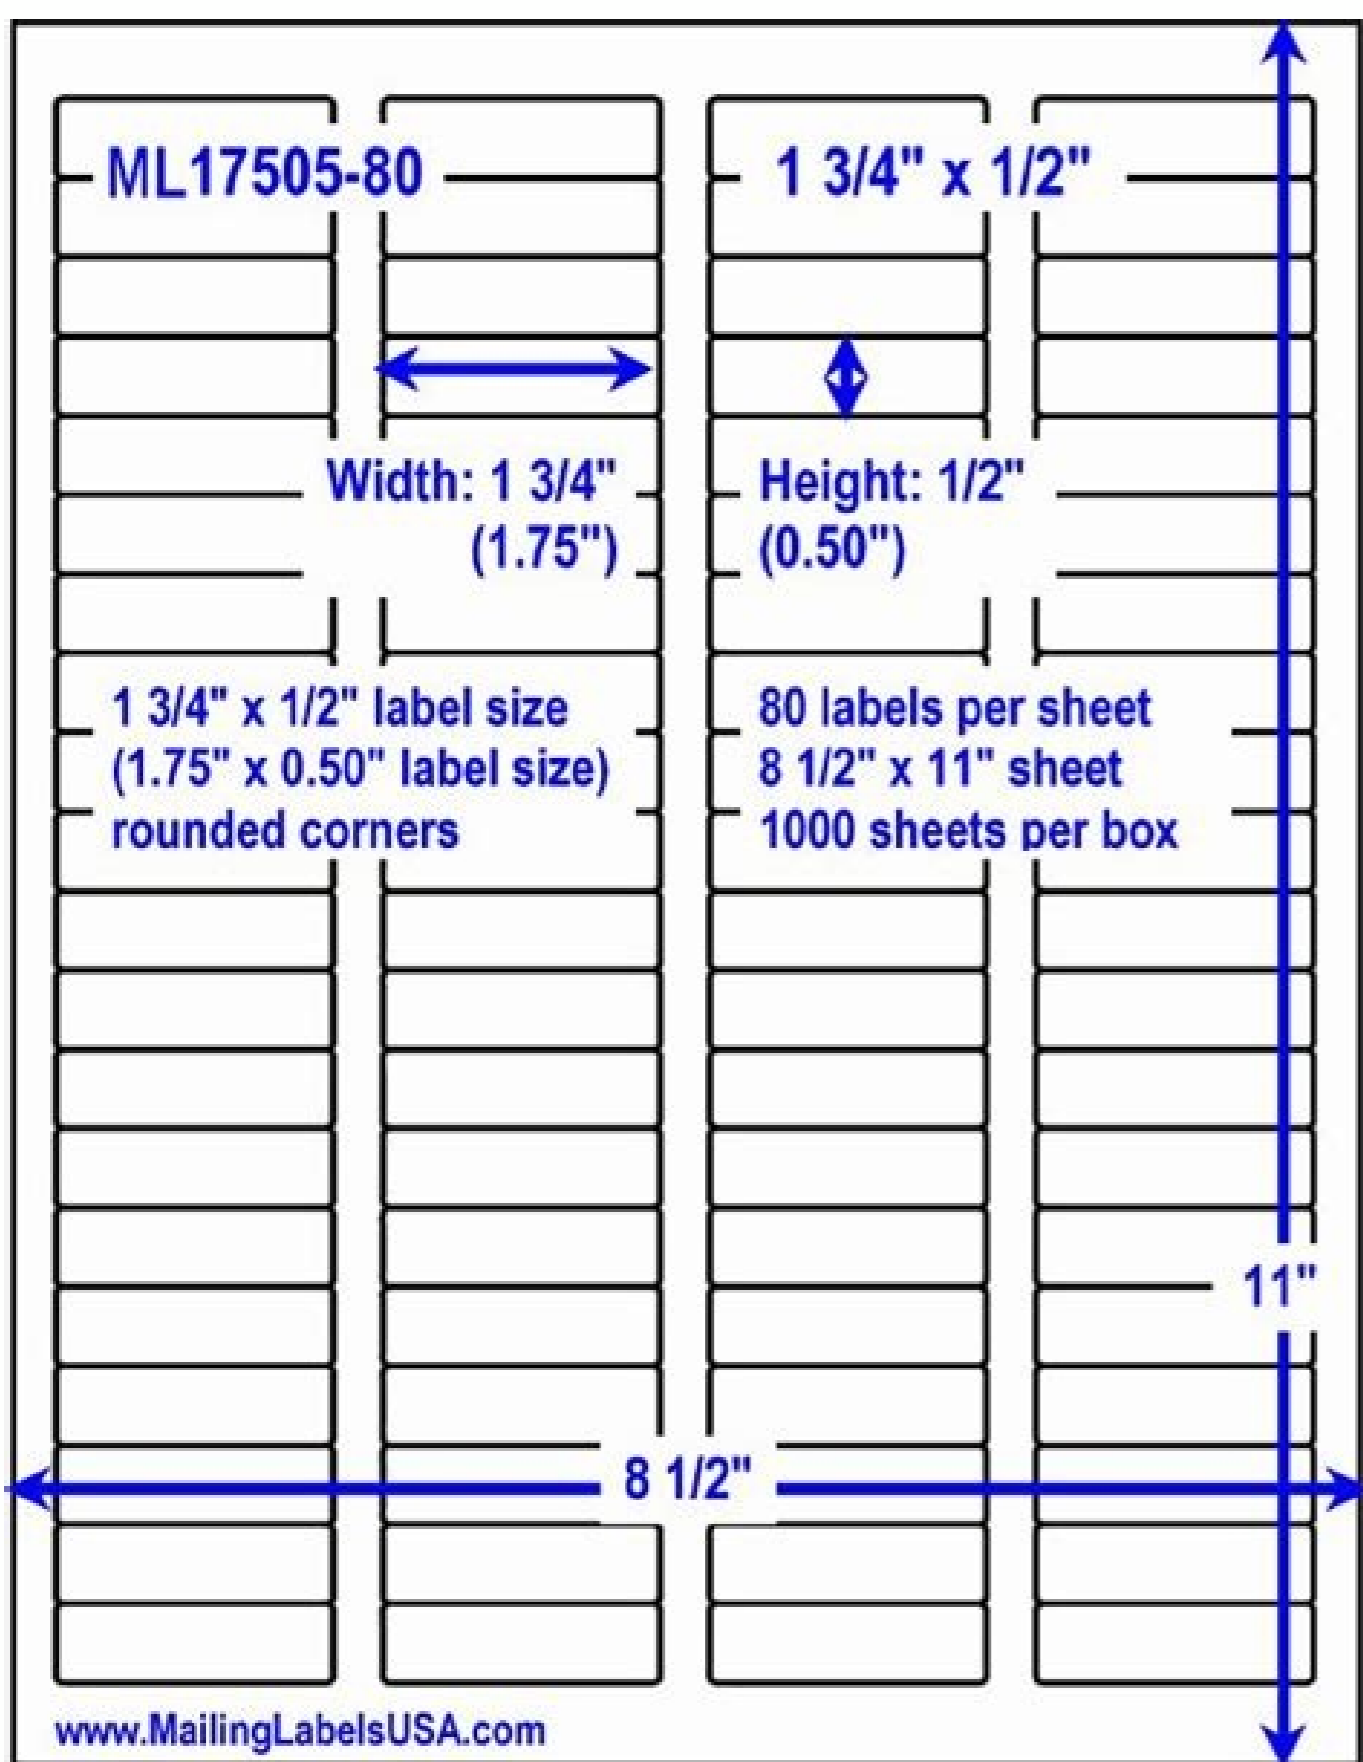

I'm not robot  reCAPTCHA

Continue

Spreadsplay and perform third-party web content in prompts and side bars within Google Application See your e-mail address of the Google Primary Account Your information, including any personal information you have publicly available your experience to help others. Our review, the name of the profile and the photo will appear publicly in Google services. I would recommend this add on: radio button uncheckededyesyour review, review, Name and photos will appear publicly in Google services. [Forum/labelmaker](#) Reach support to suggest a new model if you need to use other Avery® labels or labels with Google Docs (including Round stickers, rectangle stickers, oval stickers, address labels, packages and packages labels, labels for organization and storage, labels for products and prices, labels for protection and safety, labels for GHS protection / chemical products, promotional cards, tags Printable, Shelf Tarser, shiny labels ...) ***** Privacy for design, your data will remain at any time on your Google account. Learn the more looking forward towards the extensive trial: radio button uncheckededyesyour Review, the profile name and photo will appear publicly in Google services. How do I make mailing labels from a Google spreadsheet? Google Documents has Avery® models? Here are all the data we need to create labarmaker jobs: - Your email address - To find out who you are - Metadata sheet and sheet (Name and Unique Identifier - This is all) - Merge Metadata (Melting Date, Number Of Rows - This is all new) LabelMaker complies with privacy laws (especially the GDPR & California privacy law) to protect your data. If it doesn't work, try to disconnect from your browser, close all windows and try again. Try closing Ladmaker and open it again. More information USA Friendly, so happy to have found this addition! Radio button uncheckededyesyour Review, the profile name and photo will appear publicly in Google services. Perfect for different types of postal stations: - Business: Mail merge Business cards, Print labels from Google Contacts - Christmas labels / cards of - Create labels for shipments of Christmas cards. [How do I make postal labels from a Google spreadsheet?](#) Learn Moresuper easy to use - I highly recommend! Radio button uncheckededyesyour Review, the profile name and photo will appear publicly in Google services. Search for something [How to print labels from Google Sheets?](#) Whether it is to run the print address labels for a mailing, the shipping addresses for a delivery or return of named badges for your next event, LabelMaker helps you generate professional labels in minutes. Have you used to ship the merge labels in Word? This software ("labelmaker") is not affiliated with those suppliers. That's why we decided to build a solution compatible with the most popular label manufacturers. In the print settings, make sure there are no margins. Can you print labels from a Google sheet? Are you wondering if you can make Avery® labels in Google Docs? Is there a step-by-step guide to make your labels from Google sheets? Click Unite then review your document. A large number of long-standing users, including the United States, lost the opportunity to print labels using Google Docs or Google Guesste. Sheets.